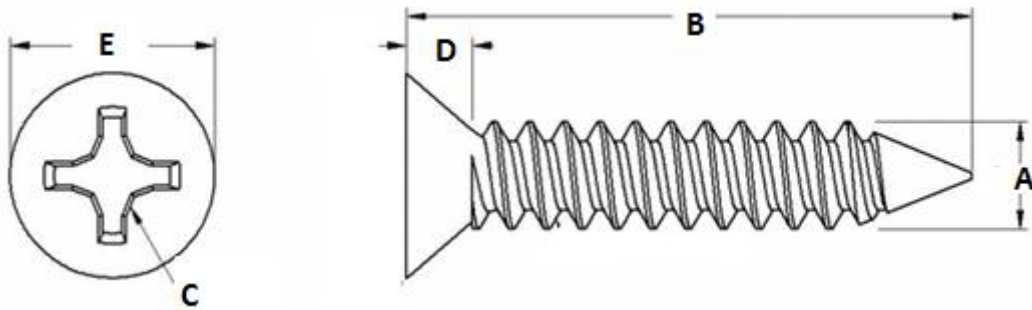

~~KEEP-FILL~~[®]

Inventory Management Solutions

PHILLIPS FLAT HEAD SHEET METAL SCREW, NO STICK STAINLESS

	A	B	C	D	E
PART NUMBER	THREAD SIZE	TOTAL LENGTH	DRIVE SIZE	HEAD HEIGHT	HEAD DIAMETER
UST266240	6 - 32	1/2	#2	0.083	0.262
UST266241	6 - 32	3/4	#2	0.083	0.262
UST266242	6 - 32	1	#2	0.083	0.262
UST266243	8 - 32	3/4	#2	0.1	0.312
UST266244	8 - 32	1	#2	0.1	0.312
UST266245	8 - 32	1 1/2	#2	0.1	0.312
UST266246	10 - 24	3/4	#2	0.116	0.362
UST266247	10 - 24	1	#2	0.116	0.362
UST266248	10 - 24	1 1/2	#2	0.116	0.362
UST266249	12 - 24	1	#3	0.153	0.477
UST266250	12 - 24	1 1/2	#3	0.153	0.477
UST266251	12 - 24	2	#3	0.153	0.477