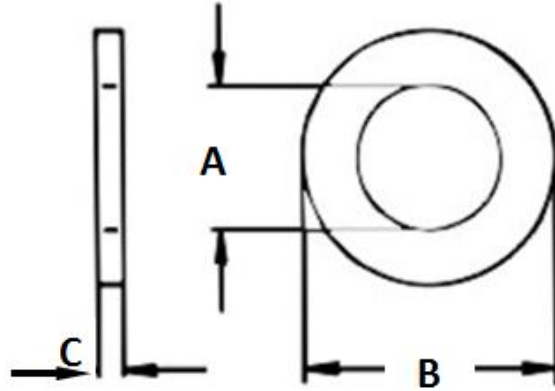

KEEP-FILL®

Inventory Management Solutions

METBLUE TOOLING WASHER

PART NUMBER	BOLT SIZE	A	B	C
		INSIDE DIAMETER	OUTSIDE DIAMETER	THICKNESS
UST183082	M6	7.5	16.6	2.8
UST259491	M8	7.5	22.5	3.8
UST183084	M10	11.5	27.8	3.8
UST183085	M12	14	34.5	4.4
UST260138	M20	22	49.5	5.4