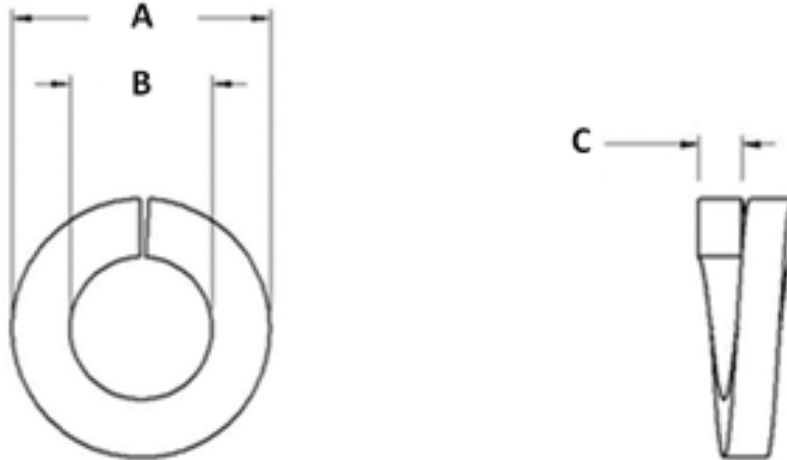

~~KEEP-FILL~~[®]

Inventory Management Solutions

METBLUE STANDARD SPLIT LOCK WASHER

PART NUMBER	BOLT SIZE	A	B	C
		INSIDE DIAMETER	OUTSIDE DIAMETER	THICKNESS
UST182827	M3	3.5	5.8	0.9
UST182828	M4	4.5	7.3	1
UST182829	M5	5.5	8.8	1.2
UST182830	M6	6.5	11.3	1.7
UST182831	M8	8.5	14.5	2
UST182832	M10	10.5	17.5	2.3
UST182833	M12	13	20	2.5
UST182834	M16	16.5	26.5	3.6
UST182835	M20	21	32.5	4.2
UST182836	M24	25	40	4.9
UST182837	M30	31	47	5.9