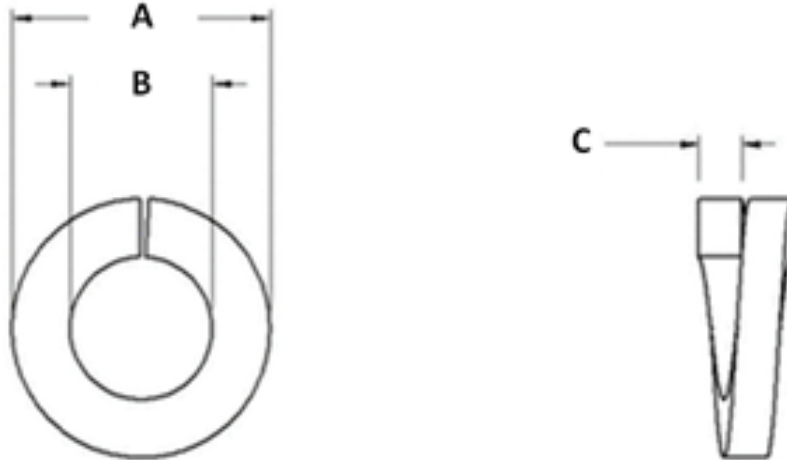

## METBLUE STANDARD SPLIT LOCK WASHER

PART NUMBER	BOLT SIZE	A	B	C
		INSIDE DIAMETER	OUTSIDE DIAMETER	THICKNESS
UST182827	M3	3.5	5.8	0.9
UST182828	M4	4.5	7.3	1
UST182829	M5	5.5	8.8	1.2
UST182830	M6	6.5	11.3	1.7
UST182831	M8	8.5	14.5	2
UST182832	M10	10.5	17.5	2.3
UST182833	M12	13	20	2.5
UST182834	M16	16.5	26.5	3.6
UST182835	M20	21	32.5	4.2
UST182836	M24	25	40	4.9
UST182837	M30	31	47	5.9