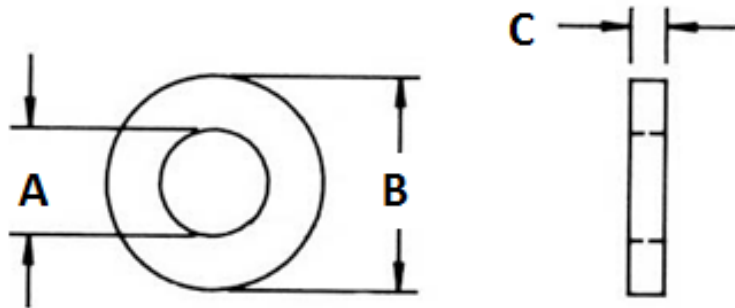

KEEP-FILL®

Inventory Management Solutions

**METBLUE HIGH STRENGTH WASHER,
HEAVY PATTERN**

PART NUMBER	BOLT SIZE	A	B	C
		INSIDE DIAMETER	OUTSIDE DIAMETER	THICKNESS
UST201995	M6	7	18.8	3.6
UST201996	M8	10	21.5	3.9
UST201997	M10	12	23.5	4.6
UST201998	M12	14	31.5	5.8
UST201999	M16	18	44.5	5.6
UST202000	M20	23	49.5	5.7
UST202001	M24	26	63.5	7.9
UST201994	M36	33	70	7.9