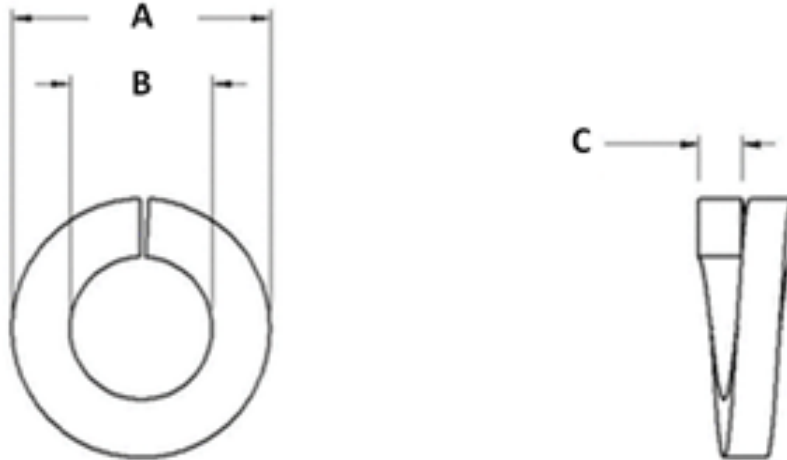

~~KEEP-FILL~~[®]

Inventory Management Solutions

METBLUE HEAVY PATTERN LOCK WASHER

PART NUMBER	BOLT SIZE	A	B	C
		INSIDE DIAMETER	OUTSIDE DIAMETER	THICKNESS
UST217668	M6	6.5	11.8	1.5
UST217667	M8	8.5	14.8	1.9
UST217666	M10	10.7	18.1	2.05
UST217665	M12	12.7	21.1	2.35
UST217664	M16	17	27.4	3.3
UST217663	M20	21.2	33.6	3.8
UST217662	M24	25.5	40	4.8