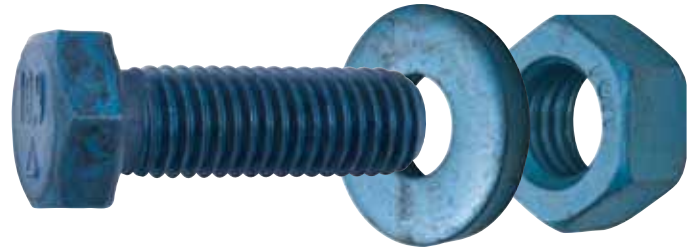

### **Armor Coat™**

- The strength of Grade 8 fasteners - up to 2-1/2 times stronger than Stainless Steel.
- 10 times more corrosion resistance than Zinc plating with conversion coatings - the corrosion resistance of Stainless Steel with the strength of Grade 8.
- Superior value - more cost effective than Stainless Steel.

### **MetBlue™**

- Blue color coding eliminates the possibility of cross-threading an inch series faster in a metric threaded hole.
- Faster and easier identification reduces costly equipment downtime.
- Ideal for critical applications.